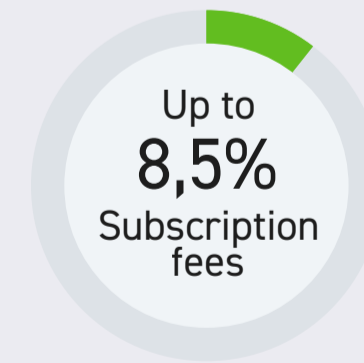

[Apply Now](#)

Commission Rate Is More Than Two Times Higher Than Industry Standards

CI partner

OTC Desk

Trading fees

Token Listing

IEO / ICO

Aggregated Direct Tier earnings 10%

CIX Card

Staking

CIX Card

Aggregated Indirect Tier earnings 5%

CIX Card

[Apply Now](#)

Simple and gamified Dashboard

My CI account