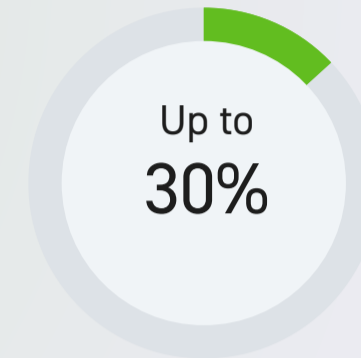

[Apply Now](#)

Commission Rate Is More Than Two Times Higher Than Industry Standards

CI partner

OTC Desk

Trading fees

Token Listing

IEO / ICO

Aggregated Direct Tier earnings 10%