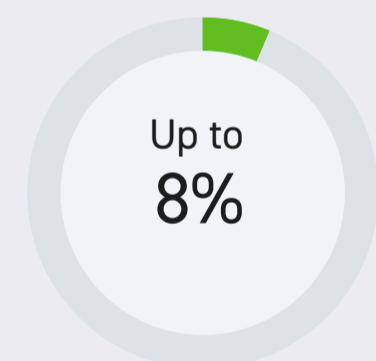

Commission Rate Is More Than Two Times Higher Than Industry Standards

CI partner

OTC Desk

Trading fees

Token Listing

IEO / ICO

Aggregated Direct Tier earnings 10%

CIX Card

Staking

CIX Card

Aggregated Indirect Tier earnings 5%

CIX Card

[Apply Now](#)